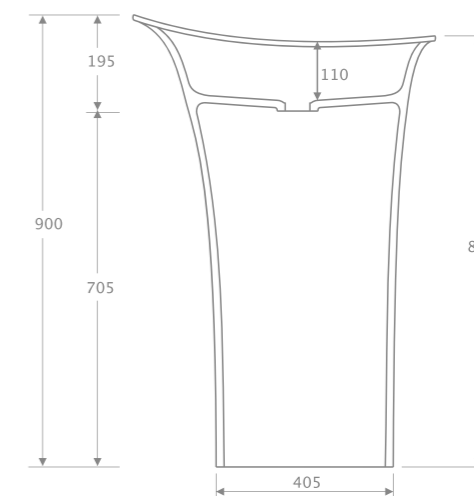

RAVON™
manufatura

WISTERIA 175

Freestanding bathtub

RAVON™
manufatura

WISTERIA 160

If the 175 cm long Wisteria is too big for you, Ravon manufatura has created a shorter version of this bathtub. Its sister model - Wisteria is only 160 cm long and 70 wide. This small tub will fit easily into a small bathroom, and, at the same time break the myth of a small bathroom where we can afford only a built-in tub. However, not only its length is important, but also its width (70 cm), which will also save valuable space in a small bathroom. In the end, however, Wisteria is a very comfortable bathtub that will allow you to fully relax. Its profile to a semi-reclined position, guarantees a relaxing experience for the muscles and spine while bathing. The bathtub, like any other Ravon product, is available in any color from Ravon's original palette or in any color from the NCS palette.

material
Marmonit / PureStone / PuroMetal

Bathtub pedestal

PEDESTAL

TECHNICAL INFORMATION

Dimension: **L** - 44x17x50-66 cm

XL - 56x17x50-66 cm

Material: Marmonit (glossy),
PureStone (mat),
PuroMetal (glossy/antic/brush).

Euphoria collection has been nominated for the prestigious „Good Design 2020“ competition.

material
Marmonit / PureStone / PuroMetal

Freestanding washbasin

EUPHORIA

TECHNICAL INFORMATION

Dimension: 58,6x37x90 cm