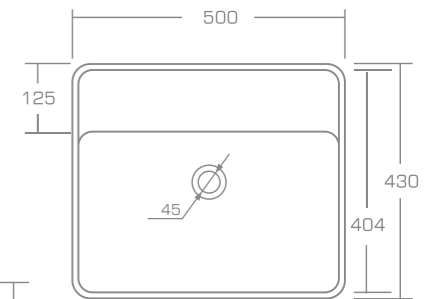

OPTIONAL EQUIPMENT

- color click-clack waste,
- Available in Limited finish.