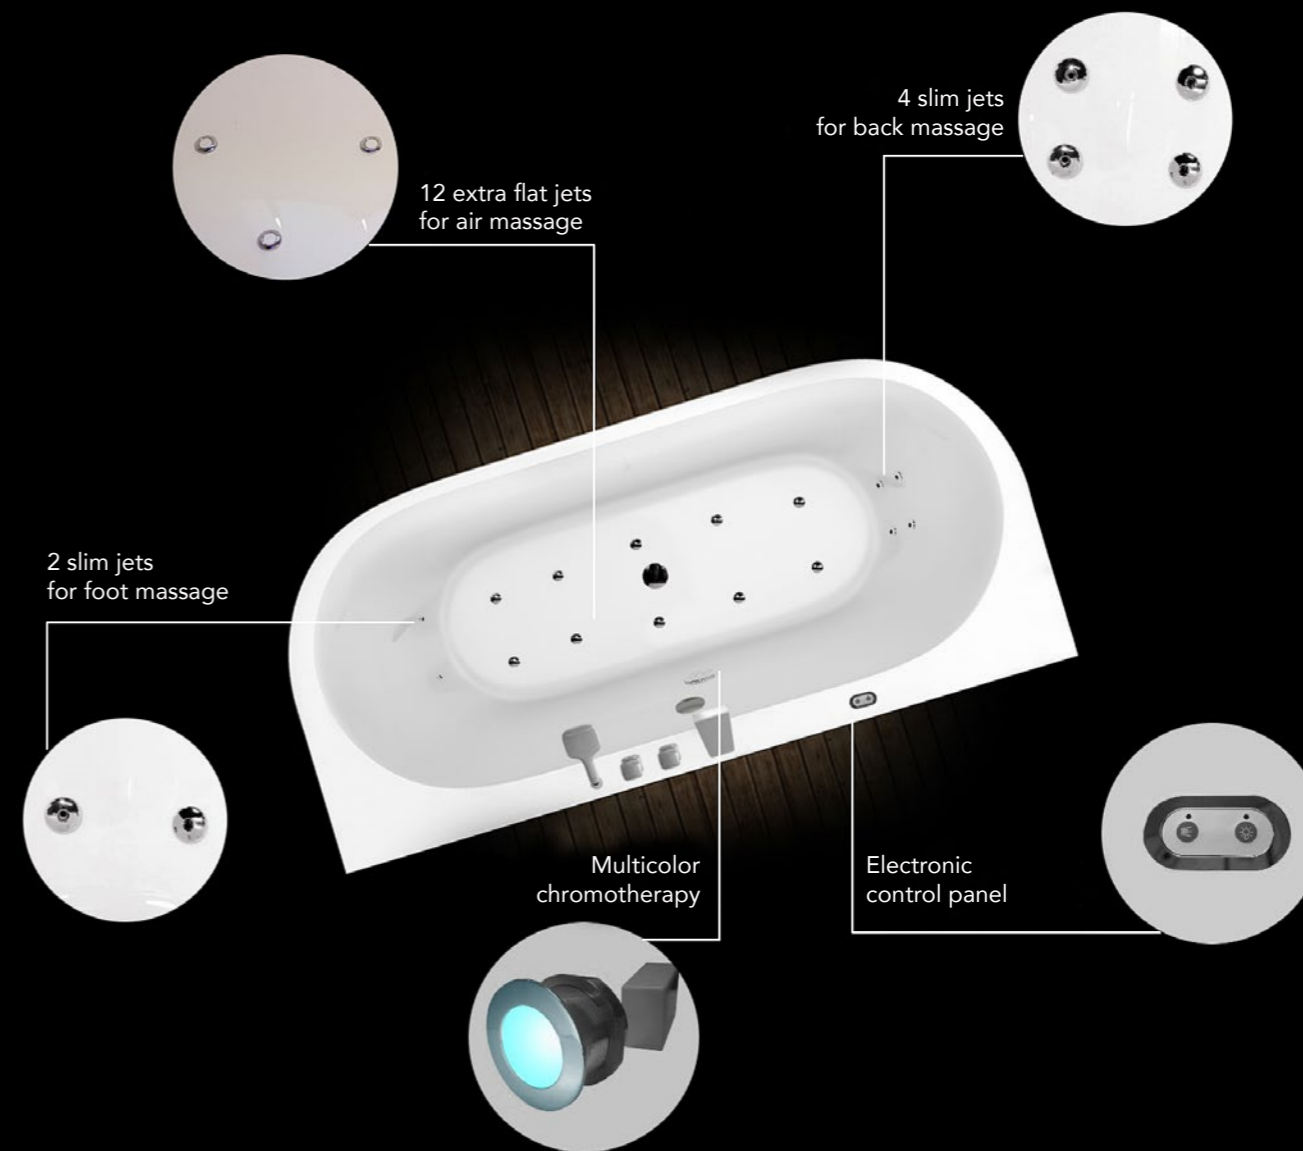

Brushed Gold

Brushed Tin

Brushed Copper

Brushed Bronze

Ravon Air Plus System

Air Plus System:

- Electronic control panel,
- 300W air blower,
- 12 Slim air jets - extra flat,
- 4 back air jets - slim,
- 2 air jets for foot massage - slim,
- Pulse mode of the air massage,
- Automatic drying of the air whirlpool,
- dry running pump protection.
- water level sensor.

Chromotherapy:

- Chromotherapy with color selection .

Ravon Air Plus System

Awards & distinctions

RAVON™
manufatura

ravon.pl