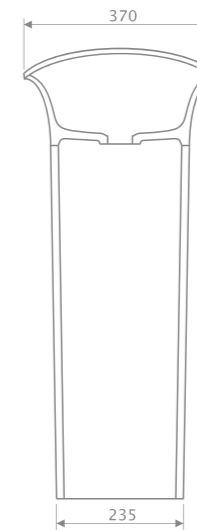

RAVON™
manufatura

WISTERIA 175

Freestanding bathtub

RAVON™
manufatura

WISTERIA 160

If the 175 cm long Wisteria is too big for you, Ravon manufatura has created a shorter version of this bathtub. Its sister model - Wisteria is only 160 cm long and 70 wide. This small tub will fit easily into a small bathroom, and, at the same time break the myth of a small bathroom where we can afford only a built-in tub. However, not only its length is important, but also its width (70 cm), which will also save valuable space in a small bathroom. In the end, however, Wisteria is a very comfortable bathtub that will allow you to fully relax. Its profile to a semi-reclined position, guarantees a relaxing experience for the muscles and spine while bathing. The bathtub, like any other Ravon product, is available in any color from Ravon's original palette or in any color from the NCS palette.

material
Marmonit / PureStone / PuroMetal

Bathtub pedestal

PEDESTAL

TECHNICAL INFORMATION

Dimension: **L** - 44x17x50-66 cm

XL - 56x17x50-66 cm

Material: Marmonit (glossy),
PureStone (mat),
PuroMetal (glossy/antic/brush).

Euphoria collection has been nominated for the prestigious „Good Design 2020“ competition.

material
Marmonit / PureStone / PuroMetal

Freestanding washbasin

EUPHORIA

TECHNICAL INFORMATION

Dimension: 58,6x37x90 cm