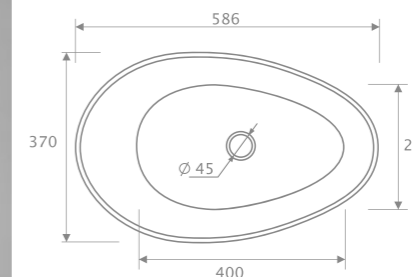

material
Marmonit / PureStone / PuroMetal

Bathtub pedestal

PEDESTAL

TECHNICAL INFORMATION

Dimension: **L** - 44x17x50-66 cm

XL - 56x17x50-66 cm

Material: Marmonit (glossy),
PureStone (mat),
PuroMetal (glossy/antic/brush).

Euphoria collection has been nominated for the prestigious „Good Design 2020“ competition.

material
Marmonit / PureStone / PuroMetal

Freestanding washbasin

EUPHORIA

TECHNICAL INFORMATION

Dimension: 58,6x37x90 cm