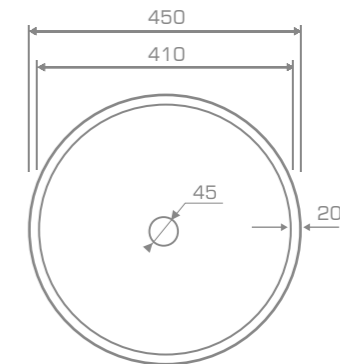

OPTIONAL EQUIPMENT

- color click-clack waste,
- Available in Limited finish.