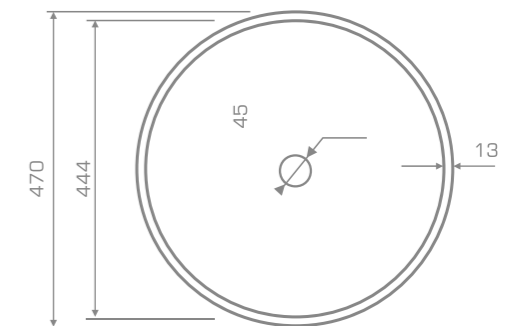

OPTIONAL EQUIPMENT

- color click-clack waste,
- Available in Limited finish.