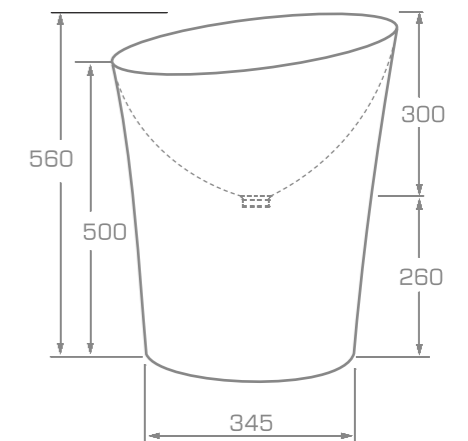

material
Marmonit / PureStone / PuroMetal

Freestanding washbasin

S A X O

TECHNICAL INFORMATION

Dimension: 46,5x46,5x89 cm

Material: Marmonit (glossy),
 PureStone (mat),
 PuroMetal (glossy/antic/brush).

Color: Ravon / NCS / RAL color palette

material
Marmonit / PureStone / PuroMetal

Overtop washbasin

S A X O OVERTOP BASIN

TECHNICAL INFORMATION

Dimension: 46,5x46,5x56 cm

Material: Marmonit (glossy),
PureStone (mat),
PuroMetal (glossy/antic/brush).

Color: Ravon / NCS / RAL color palette

Weight: 21kg

Weight with packaging: 35kg

OPTIONAL EQUIPMENT

- color click-clack waste,
- Available in Limited finish.

Inset washbasin

S A X O I N S E T B A S I N

No one will be able to pass by Saxo indifferently - it attracts with asymmetry of its delicate form and surprises with its practical depth. Saxo inset washbasin is the perfect solution for washbasin cabinets. It is suitable for installation with deck-mounted or concealed wall-mounted fittings.

material
Marmonit / PureStone / PuroMetal

Inset Washbasin

S A X O I N S E T B A S I N

TECHNICAL INFORMATION

Dimension: 47x47x32 cm

Material: Marmonit (glossy),
PureStone (mat),
PuroMetal (glossy/antic/brush).