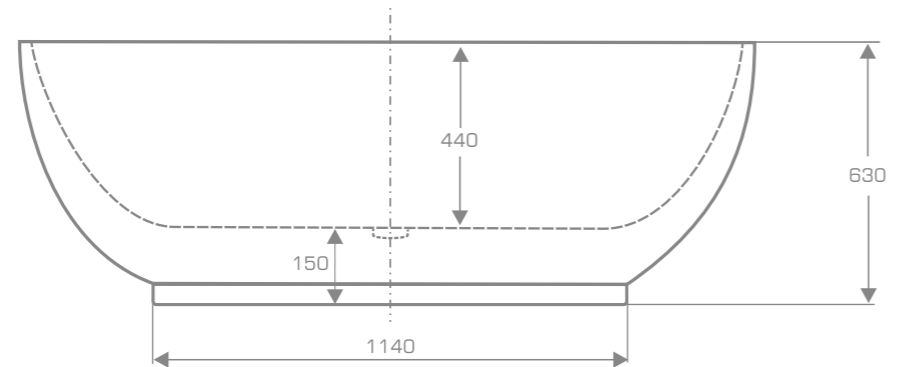

Freestanding bathtub

M O D E R N

TECHNICAL INFORMATION

Dimension: 179,5x79,5x63 cm

Material: QualTec composite

Color: Ravon / NCS / RAL color palette

Capacity: 230 liters

Weight: 65kg

Weight with packaging: 85kg

STANDARD EQUIPMENT

- click-clack drain plug,
- siphon,
- steel frame with adjustable feet.