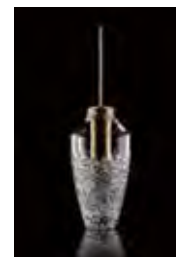

XL
Transparent/Chrom
CANTOXL01F4
Transparent/Gold
CANTOXL01F3