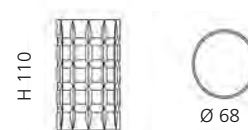

Transparent
VALENTINO1T01