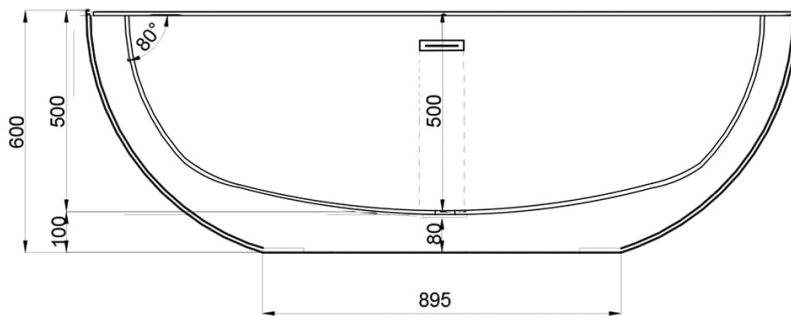

JEE-O moloko bath specifications

Article code: **SBM008**
 ● White DADOquartz

Material: DADOquartz - Scratch & abrasion resistant
 Overflow: with integrated overflow
 Waste diameter: 50mm

Dimensions: L 177 x W 78 x H 60 cm
 Bathtub rim: 8 cm
 Net weight: 90kg
 Water capacity: 210L

Note: cast products are subject to size variation of +/- 5 %

Dimension package: L 186 x W 84 x H 66 cm
 Package weight: 50kg

UV stability: 6 / BSEN438

25 year warranty - The general conditions can be found on our website: www.jee-o.com/downloads