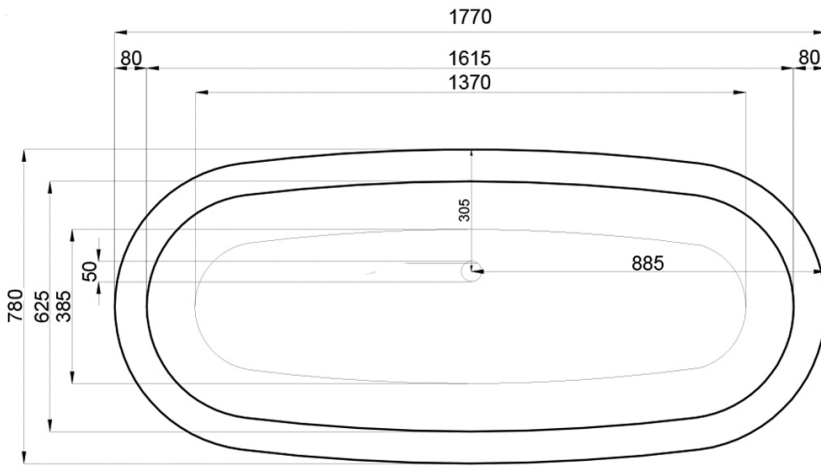

JEE-O moloko bath specifications

Article code: **SBM008**
 ● White DADOquartz

Material: DADOquartz - Scratch & abrasion resistant
 Overflow: with integrated overflow
 Waste diameter: 50mm

Dimensions: L 177 x W 78 x H 60 cm
 Bathtub rim: 8 cm
 Net weight: 90kg
 Water capacity: 210L

Note: cast products are subject to size variation of +/- 5 %

Dimension package: L 186 x W 84 x H 66 cm
 Package weight: 50kg

UV stability: 6 / BSEN438

25 year warranty - The general conditions can be found on our website: www.jee-o.com/downloads