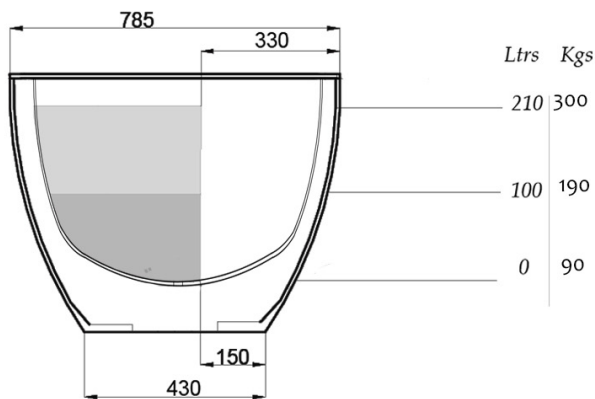

JEE-O moloko bath specifications

Article code: **SBM008**
 ● White DADOquartz

Material: DADOquartz - Scratch & abrasion resistant
 Overflow: with integrated overflow
 Waste diameter: 50mm

Dimensions: L 177 x W 78 x H 60 cm
 Bathtub rim: 8 cm
 Net weight: 90kg
 Water capacity: 210L

Note: cast products are subject to size variation of +/- 5 %

Dimension package: L 186 x W 84 x H 66 cm
 Package weight: 50kg

UV stability: 6 / BSEN438

25 year warranty - The general conditions can be found on our website: www.jee-o.com/downloads