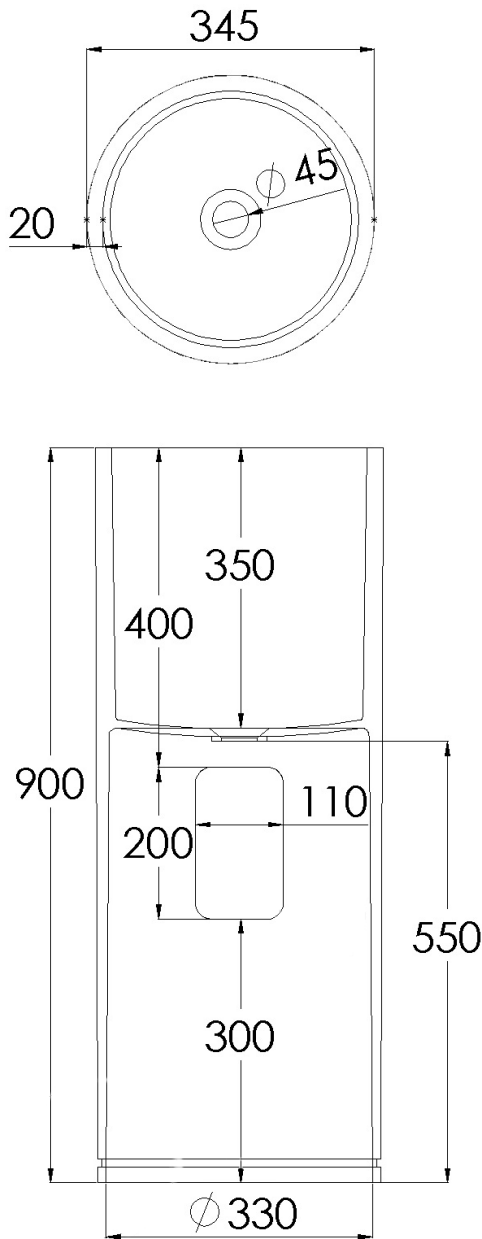

JEE-O soho basin high specifications

Article code:

SWMBAS69

● White DADOquartz

SWMBAS69 - black RAL 9005

● Spray painted outside matt

Material:

DADOquartz - Scratch & abrasion resistant

Coating:

Spray painted matt

Waste diameter:

45mm

Dimensions:

L 34.5 x W 34.5 x H 90 cm

Basin rim:

2 cm

Net weight:

40kg

Note: cast products are subject to size variation of +/-5 %

Dimension package:

L 40 x W 40 x H 100 cm

Package weight:

5kg

UV stability: