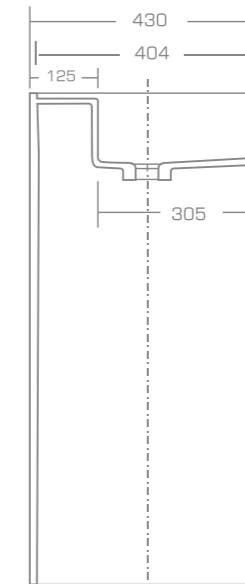

Freestanding washbasin

GLADIO

Gladio freestanding washbasin by Ravon is a combination of functionality and simple design. The practical shelf we can be used to mount a faucet or place cosmetics at the same time. This model is also available without holes for fittings. Following modern trends, Ravon Manufactory has created yet another product that meets formal requirements of utility and contemporary aesthetics, that place emphasis on comfort of use, timelessness, and uniqueness of functional objects. The product is designed to be installed with deck mounted or concealed wall-mounted faucets.

material
Marmonit/PuroMetal