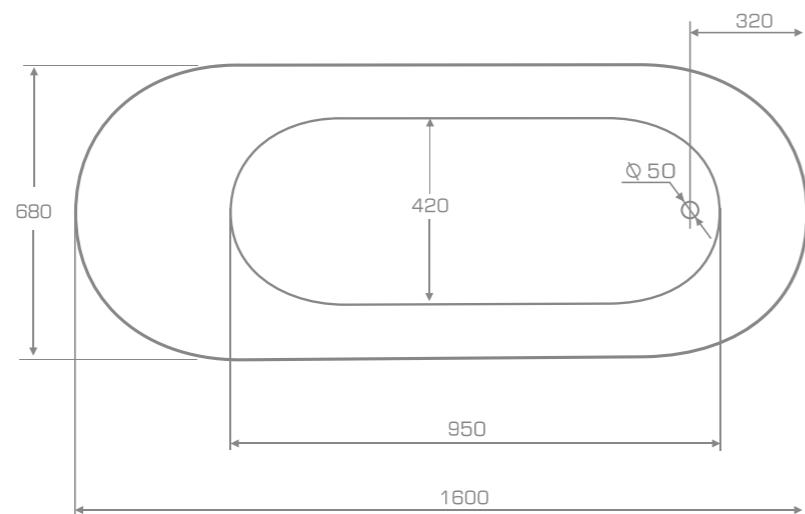

Freestanding bathtub **WISTERIA 160**

TECHNICAL INFORMATION

Dimension: 160x68x67 cm

Material: QualTec composite

Color: Ravon / NCS / RAL color palette

Capacity: 180 liters

Weight: 53kg

Weight with packaging: 73kg

STANDARD EQUIPMENT

- drain and overflow system,
- click-clack or automatic drain plug,
- siphon,
- steel frame with adjustable feet.