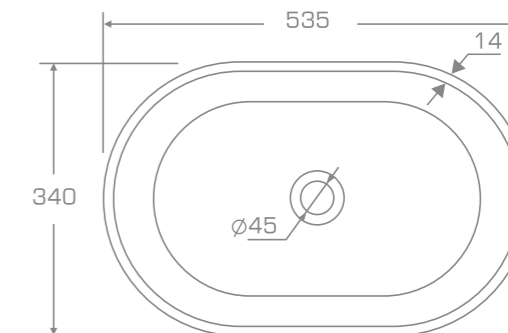

GENESIS

TECHNICAL INFORMATION

Dimension: 53,5x53,5x11,5 cm

Material: Marmonit (glossy),
PureStone (mat),
PuroMetal (glossy/antic/brush).

Color: Ravon / NCS / RAL color palette

Weight: 7kg

Weight with packaging: 10kg