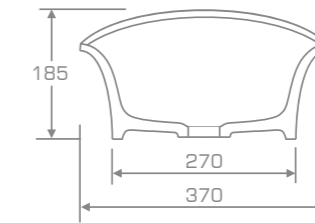

EUPHORIA

TECHNICAL INFORMATION

Dimension: 59x37x18,5 cm

Material: Marmonit (glossy),
PureStone (mat),
PuroMetal (glossy/antic/brush).

Color: Ravon / NCS / RAL color palette

Weight: 7kg

Weight with packaging: 10kg