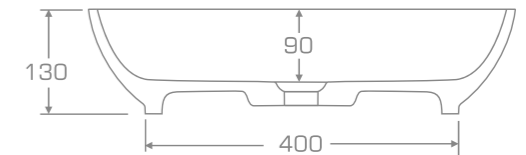

Weight: 7kg

Weight with packaging: 10kg

OPTIONAL EQUIPMENT

- color click-clack waste,
- Available in Limited finish.

Overtop washbasin

S P A C E

Ravon Space countertop washbasin won the first prize in the „Bathroom Choice of the Year 2019“ competition. It presents a simple and universal form. Together with the Ravon Space bathtub, it will perfectly complement a minimalistic and modern interior. Space will also suit a feminine, glamour style and even rustic, idyllic bathing environment. Space countertop washbasin, like all Ravon washbasins, is made of two types of high quality materials: Marmonit and PureStone, developed by Ravon manufactory, providing a silky smooth surface for years to come. The washbasin is suitable for installation with deck mounted or concealed wall-mounted fittings.