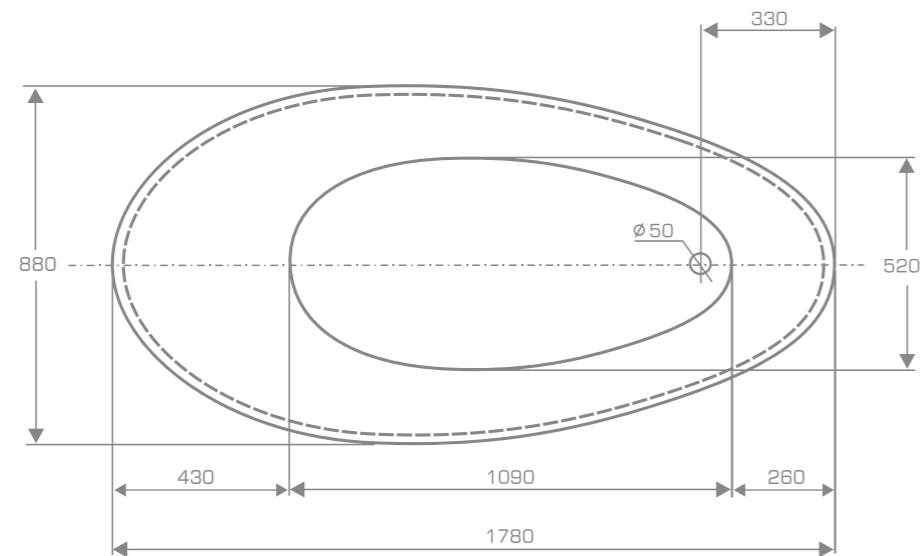

Freestanding bathtub

EUPHORIA

TECHNICAL INFORMATION

Dimension: 178x88x75 cm

Material: QualTec composite

Color: Ravon / NCS / RAL color palette

Capacity: 200 liters

Weight: 65kg

Weight with packaging: 80kg

STANDARD EQUIPMENT

- drain and overflow system,
- click-clack or automatic drain plug,
- siphon,
- steel frame with adjustable feet.