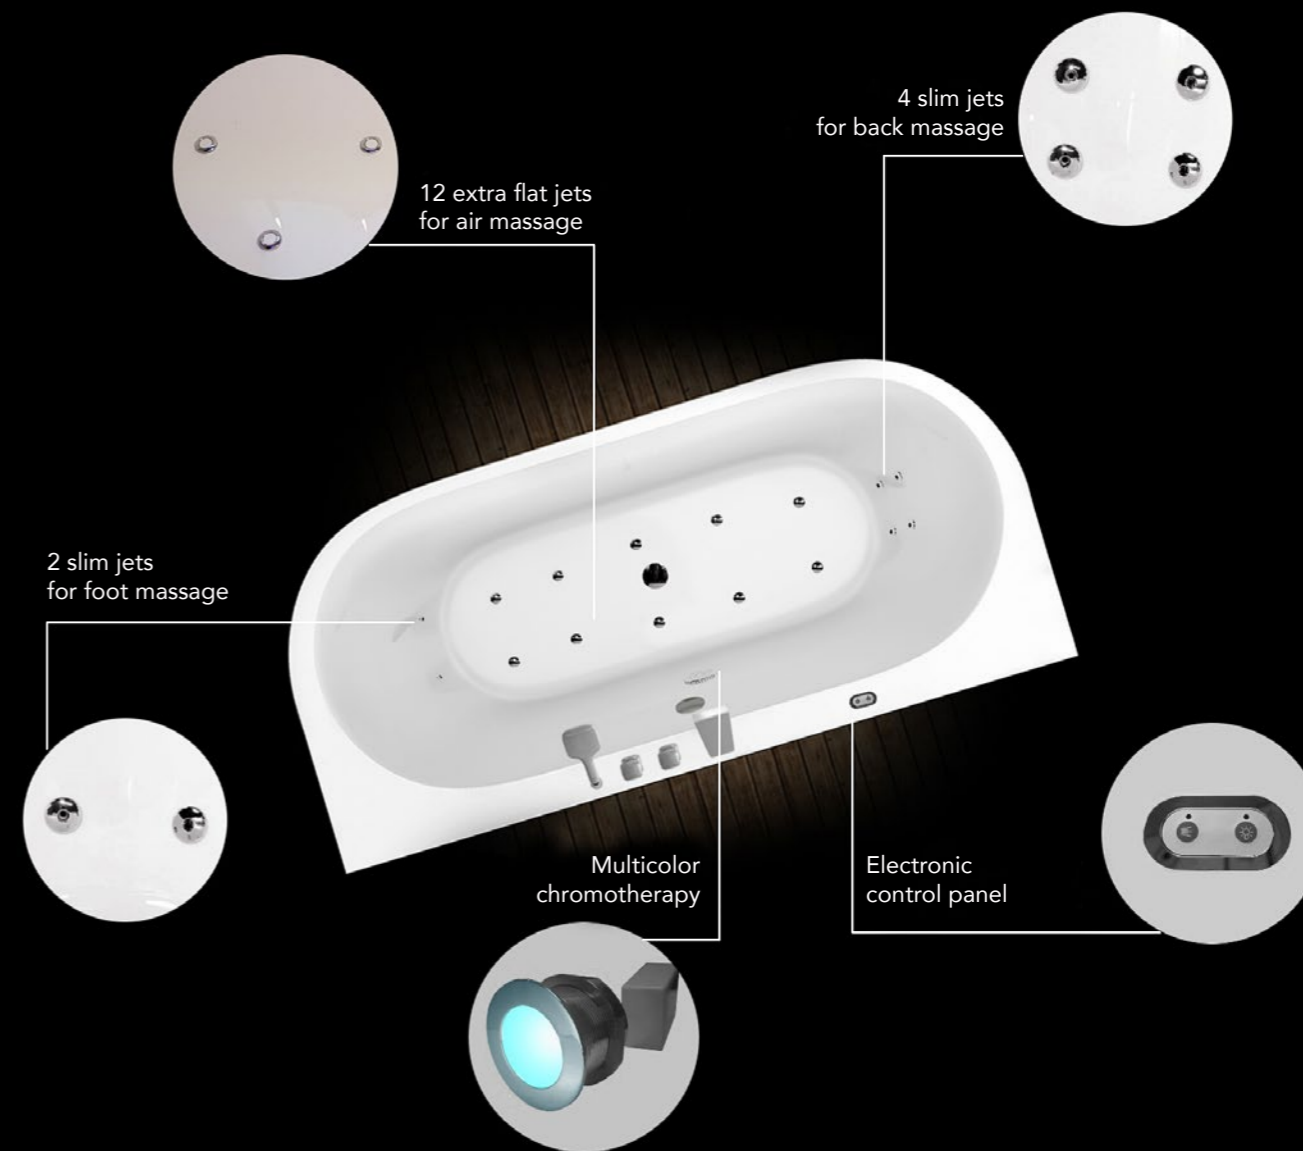

Brushed Gold

Brushed Tin

Brushed Copper

Brushed Bronze

Ravon Air Plus System

Air Plus System:

- Electronic control panel,
- 300W air blower,
- 12 Slim air jets - extra flat,
- 4 back air jets - slim,
- 2 air jets for foot massage - slim,
- Pulse mode of the air massage,
- Automatic drying of the air whirlpool,
- dry running pump protection.
- water level sensor.

Chromotherapy:

- Chromotherapy with color selection .

Ravon Air Plus System

Awards & distinctions

RAVON™
manufaktuura

ravon.pl