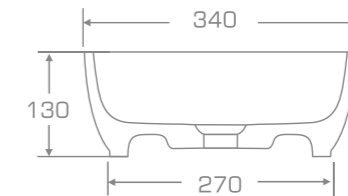

TECHNICAL INFORMATION

Dimension: 53,5x53,5x13 cm

Material: Marmonit (glossy),
PureStone (mat),
PuroMetal (glossy/antic/brush).

Color: Ravon / NCS / RAL color palette

Weight: 7kg

Weight with packaging: 10kg