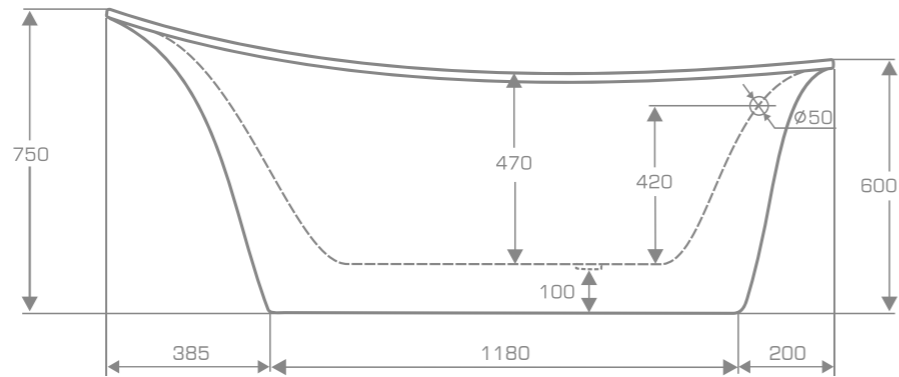

Freestanding bathtub

EUPHORIA

TECHNICAL INFORMATION

Dimension: 178x88x75 cm

Material: QualTec composite

Color: Ravon / NCS / RAL color palette

Capacity: 200 liters

Weight: 65kg

Weight with packaging: 80kg

STANDARD EQUIPMENT

- drain and overflow system,
- click-clack or automatic drain plug,
- siphon,
- steel frame with adjustable feet.