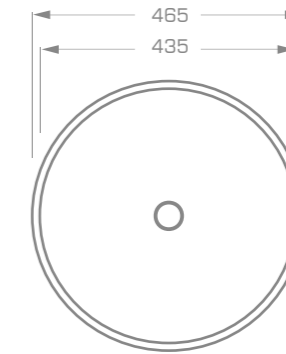

Freestanding washbasin

S A X O

TECHNICAL INFORMATION

Dimension: 46,5x46,5x89 cm

Material: Marmonit (glossy),
PureStone (mat),
PuroMetal (glossy/antic/brush).

Color: Ravon / NCS / RAL color palette

Weight: 27kg

Weight with packaging: 47kg