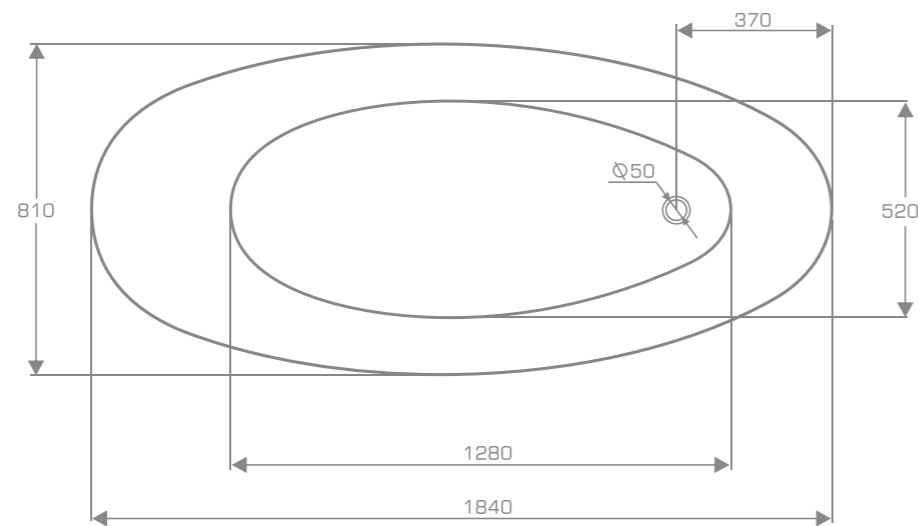

Freestanding bathtub

A M B I E N T E

TECHNICAL INFORMATION

Dimension: 184x81x76 cm

Material: QualTec composite

Color: Ravon / NCS / RAL color palette

Capacity: 240 liters

Weight: 65kg

Weight with packaging: 85kg

STANDARD EQUIPMENT

- drain and overflow system,
- click-clack or automatic drain plug,
- siphon,
- steel frame with adjustable feet.