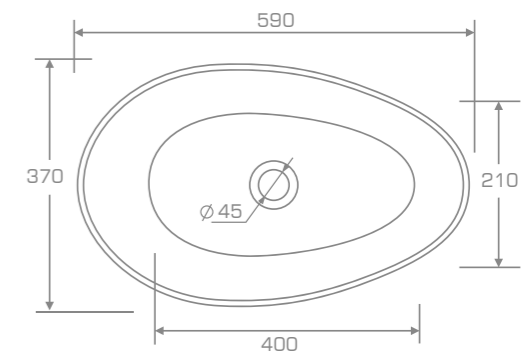

Dimension: 59x37x18,5 cm

Material: Marmonit (glossy),
PureStone (mat),
PuroMetal (glossy/antic/brush).

Color: Ravon / NCS / RAL color palette

Weight: 7kg

Weight with packaging: 10kg

OPTIONAL EQUIPMENT

- color click-clack waste,
- Available in Limited finish.