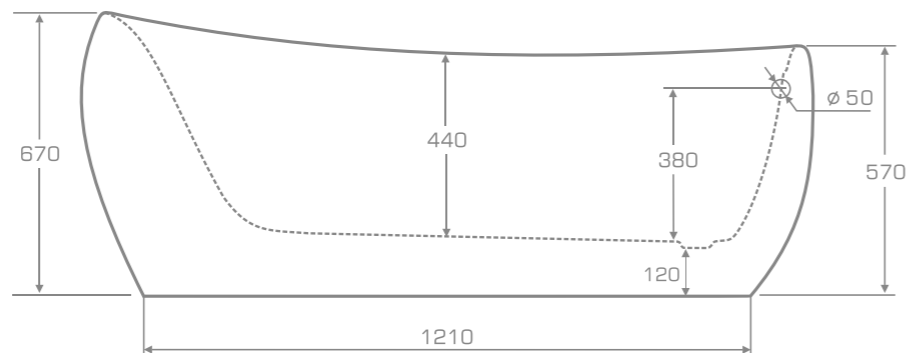

Freestanding bathtub **WISTERIA 160**

TECHNICAL INFORMATION

Dimension: 160x68x67 cm

Material: QualTec composite

Color: Ravon / NCS / RAL color palette

Capacity: 180 liters

Weight: 53kg

Weight with packaging: 73kg

STANDARD EQUIPMENT

- drain and overflow system,
- click-clack or automatic drain plug,
- siphon,
- steel frame with adjustable feet.