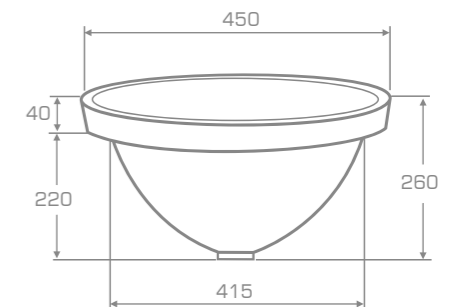

OPTIONAL EQUIPMENT

- color click-clack waste,
- Available in Limited finish.