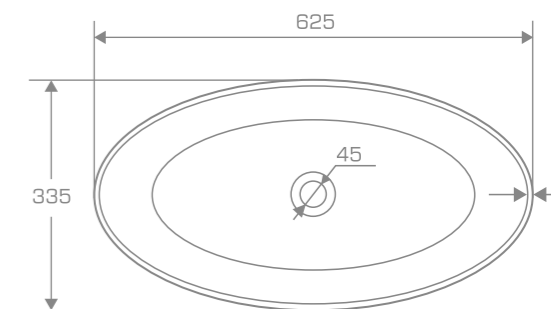

OPTIONAL EQUIPMENT

- color click-clack waste,
- Available in Limited finish.