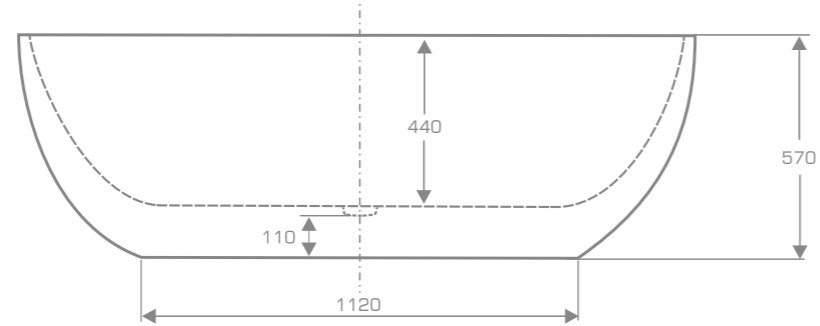

Freestanding bathtub

S P A C E

TECHNICAL INFORMATION

Dimension: 179,5x79,5x63 cm

Material: QualTec composite

Color: Ravon / NCS / RAL color palette

Capacity: 230 liters

Weight: 60kg

Weight with packaging: 80kg

STANDARD EQUIPMENT

- click-clack drain plug,
- siphon,
- steel frame with adjustable feet.