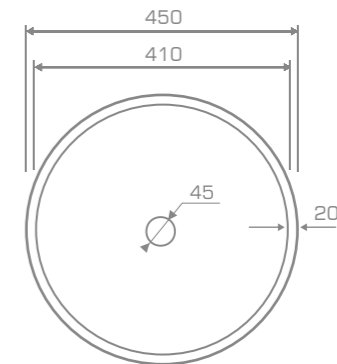

OPTIONAL EQUIPMENT

- color click-clack waste,
- Available in Limited finish.