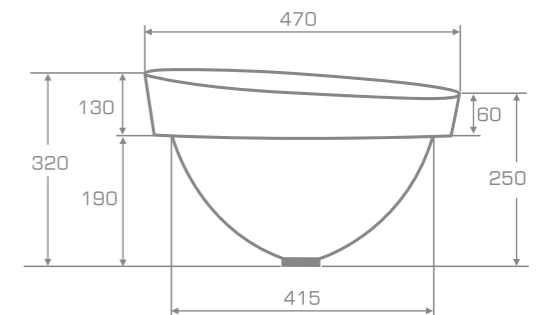

OPTIONAL EQUIPMENT

- color click-clack waste,
- Available in Limited finish.