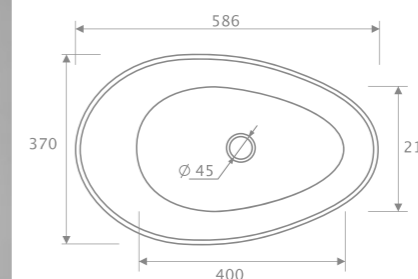

OPTIONAL EQUIPMENT

- color click-clack waste,
- Available in Limited finish.

produkt rekomendowany
do konkursu

2020