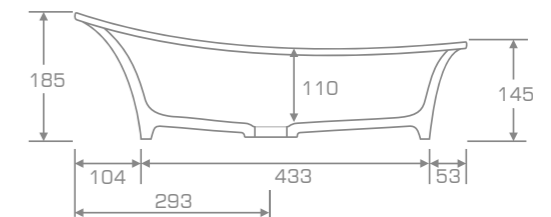

Dimension: 59x37x18,5 cm

Material: Marmonit (glossy),
PureStone (mat),
PuroMetal (glossy/antic/brush).

Color: Ravon / NCS / RAL color palette

Weight: 7kg

Weight with packaging: 10kg

OPTIONAL EQUIPMENT

- color click-clack waste,
- Available in Limited finish.