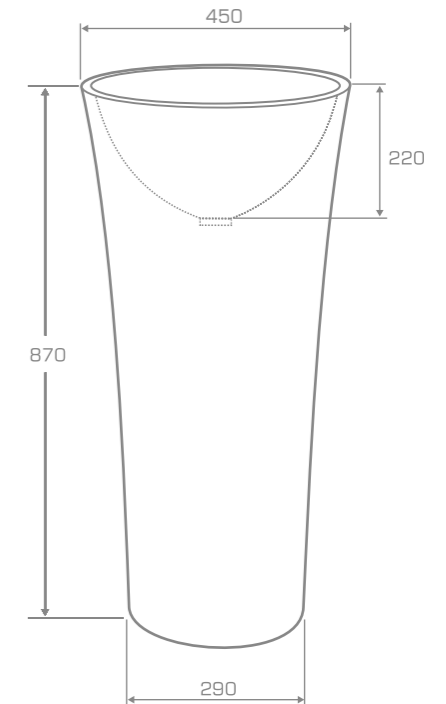

OPTIONAL EQUIPMENT

- color click-clack waste,
- Available in Limited finish.