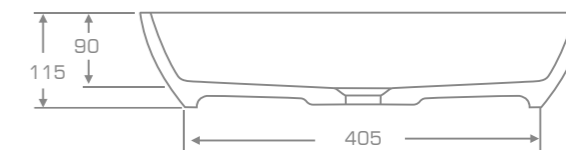

GENESIS

TECHNICAL INFORMATION

Dimension: 53,5x53,5x11,5 cm

Material: Marmonit (glossy),
PureStone (mat),
PuroMetal (glossy/antic/brush).

Color: Ravon / NCS / RAL color palette

Weight: 7kg

Weight with packaging: 10kg