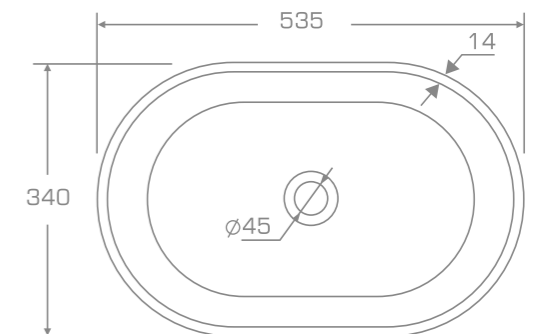

TECHNICAL INFORMATION

Dimension: 53,5x53,5x13 cm

Material: Marmonit (glossy),
PureStone (mat),
PuroMetal (glossy/antic/brush).

Color: Ravon / NCS / RAL color palette

Weight: 7kg

Weight with packaging: 10kg