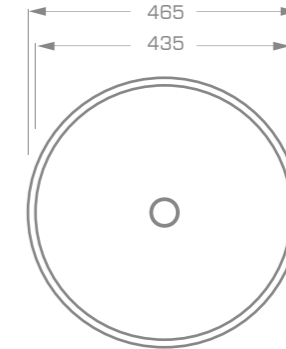

S A X O OVERTOP BASIN

TECHNICAL INFORMATION

Dimension: 46,5x46,5x56 cm

Material: Marmonit (glossy),
PureStone (mat),
PuroMetal (glossy/antic/brush).

Color: Ravon / NCS / RAL color palette

Weight: 21kg

Weight with packaging: 35kg