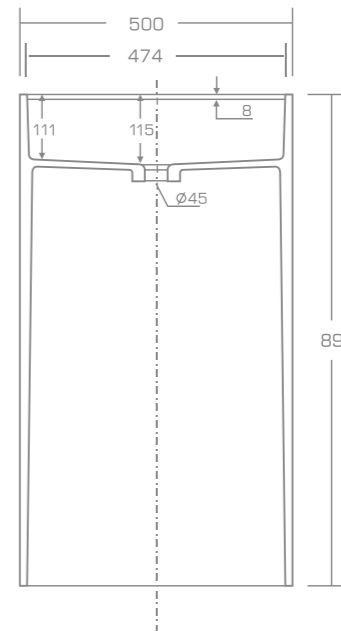

Freestanding washbasin

GLADIO

Gladio freestanding washbasin by Ravon is a combination of functionality and simple design. The practical shelf we can be used to mount a faucet or place cosmetics at the same time. This model is also available without holes for fittings. Following modern trends, Ravon Manufactory has created yet another product that meets formal requirements of utility and contemporary aesthetics, that place emphasis on comfort of use, timelessness, and uniqueness of functional objects. The product is designed to be installed with deck mounted or concealed wall-mounted faucets.

material
Marmonit/PuroMetal