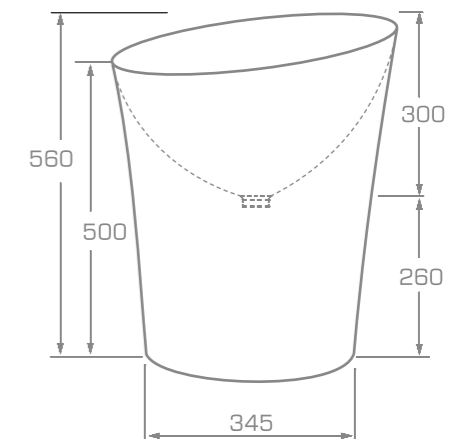

material
Marmonit / PureStone / PuroMetal

Freestanding washbasin

S A X O

TECHNICAL INFORMATION

Dimension: 46,5x46,5x89 cm

Material: Marmonit (glossy),
 PureStone (mat),
 PuroMetal (glossy/antic/brush).

Color: Ravon / NCS / RAL color palette

material
Marmonit / PureStone / PuroMetal

Overtop washbasin

S A X O OVERTOP BASIN

TECHNICAL INFORMATION

Dimension: 46,5x46,5x56 cm

Material: Marmonit (glossy),
PureStone (mat),
PuroMetal (glossy/antic/brush).

Color: Ravon / NCS / RAL color palette

Weight: 21kg

Weight with packaging: 35kg

OPTIONAL EQUIPMENT

- color click-clack waste,
- Available in Limited finish.

Inset washbasin

S A X O I N S E T B A S I N

No one will be able to pass by Saxo indifferently - it attracts with asymmetry of its delicate form and surprises with its practical depth. Saxo inset washbasin is the perfect solution for washbasin cabinets. It is suitable for installation with deck-mounted or concealed wall-mounted fittings.

material
Marmonit / PureStone / PuroMetal

Inset Washbasin

S A X O I N S E T B A S I N

TECHNICAL INFORMATION

Dimension: 47x47x32 cm

Material: Marmonit (glossy),
PureStone (mat),
PuroMetal (glossy/antic/brush).