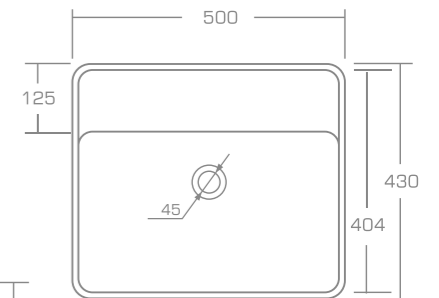

OPTIONAL EQUIPMENT

- color click-clack waste,
- Available in Limited finish.