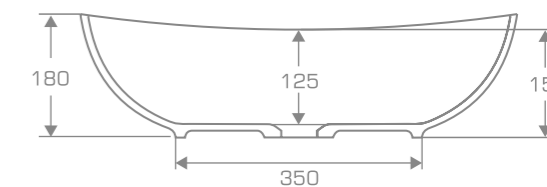

OPTIONAL EQUIPMENT

- color click-clack waste,
- Available in Limited finish.