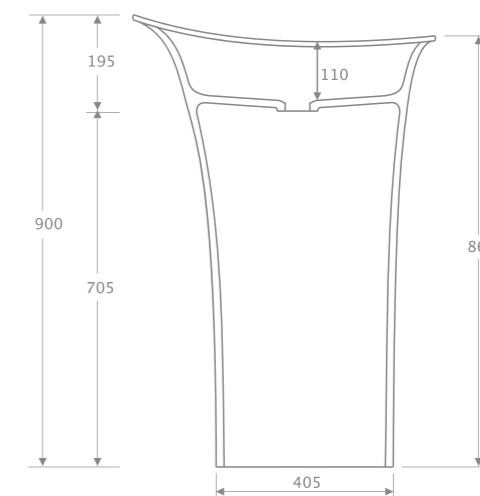

OPTIONAL EQUIPMENT

- color click-clack waste,
- Available in Limited finish.

produkt rekomendowany
do konkursu

2020