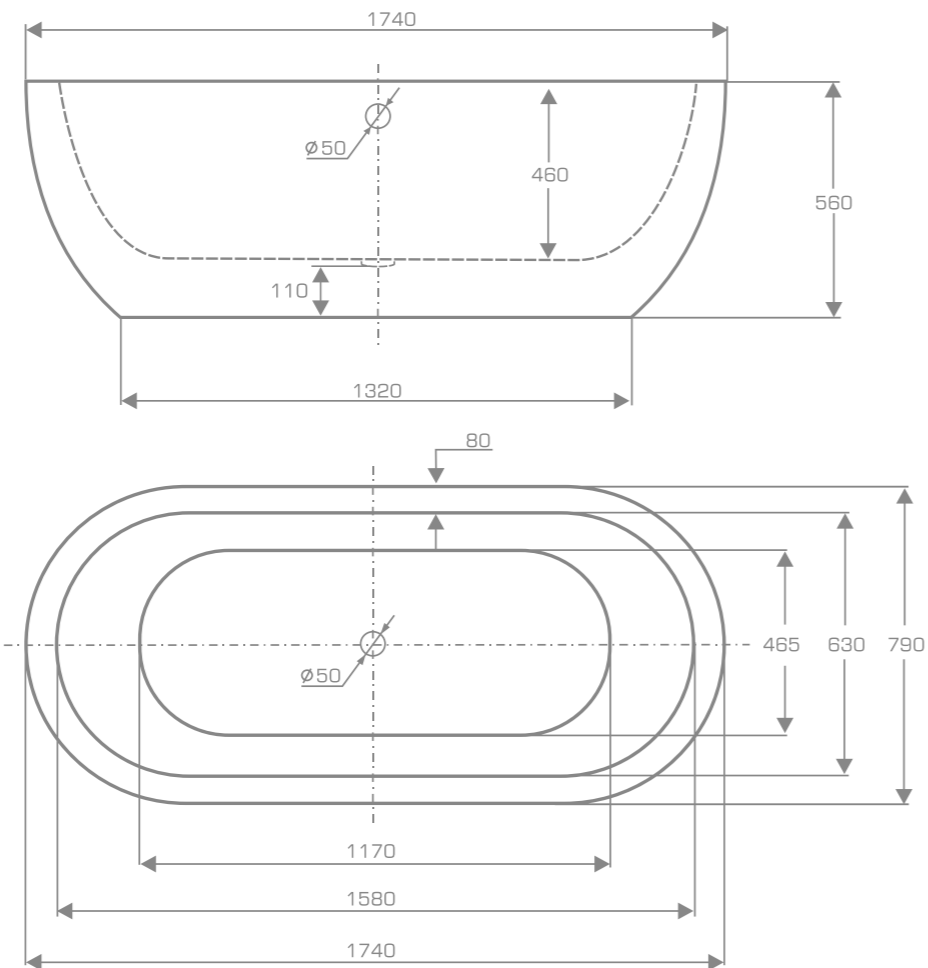

Freestanding bathtub

GENESIS

TECHNICAL INFORMATION

Dimension: 174x79x56 cm

Material: QualTec composite

Color: Ravon / NCS / RAL color palette

Capacity: 195 liters

Weight: 53kg

Weight with packaging: 73kg

STANDARD EQUIPMENT

- drain and overflow system,
- click-clack or automatic drain plug,
- siphon,
- steel frame with adjustable feet.