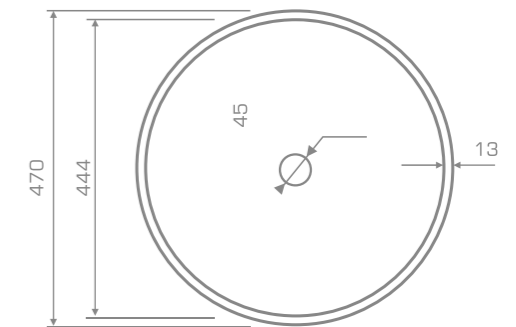

OPTIONAL EQUIPMENT

- color click-clack waste,
- Available in Limited finish.