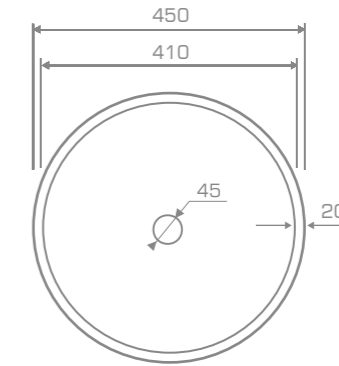

L O V E L Y

TECHNICAL INFORMATION

Dimension: 45x45x87 cm

Material: Marmonit (glossy),
PureStone (mat),
PuroMetal (glossy/antic/brush).

Color: Ravon / NCS / RAL color palette

Weight: 30kg

Weight with packaging: 50kg