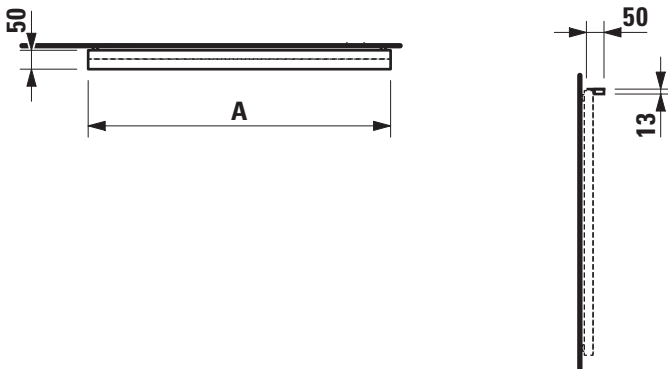

FRAME 25 MIRROR

LED light element horizontal for mirror

44756.3

44756.4

44756.5

TECHNICAL DATA

Order no.	44756.3, 44756.4, 44756.5	Mounting acc. incl.	Installation set
Certified to	IP44	Mounting information	230V power supply required
Dimensions (WxHxD)	400 x 50 x 13 mm / 44756.3 600 x 50 x 13 mm / 44756.4 800 x 50 x 13 mm / 44756.5	Colour	450 – Black matt
matching for	mirror 44740.0, 44740.1, 44740.2, 44740.3, 44740.4, 44740.5, 44740.6, 44740.7, 44740.8, 44740.9, 44741.0 only in connection with frame colour option 450		Multiple assembly is possible.
Specification	LED light element – Black matt Fixation directly on the mirror frame hardwired for room switch 4000 Kelvin (daylight), IP44, 230V		
Weight	44756.3 – 0,25 kg 44756.4 – 0,4 kg 44756.5 – 0,5 kg		

TECHNICAL DRAWINGS / S 1 : 20

A / mm	
400	Frame 25 light element 44756.3
600	Frame 25 light element 44756.4
800	Frame 25 light element 44756.5