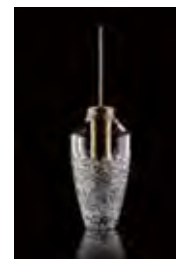

XL
Transparent/Chrom
CANTOXL01F4
Transparent/Gold
CANTOXL01F3