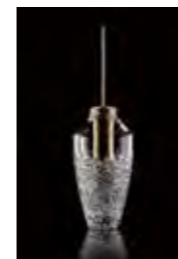

XL
Transparent/Chrom
CANTOXL01F4
Transparent/Gold
CANTOXL01F3