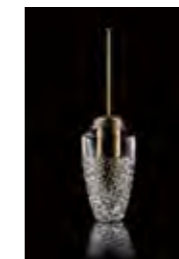

SMALL
Transparent/Chrom
CANTOST01F4
Transparent/Gold
CANTOST01F3