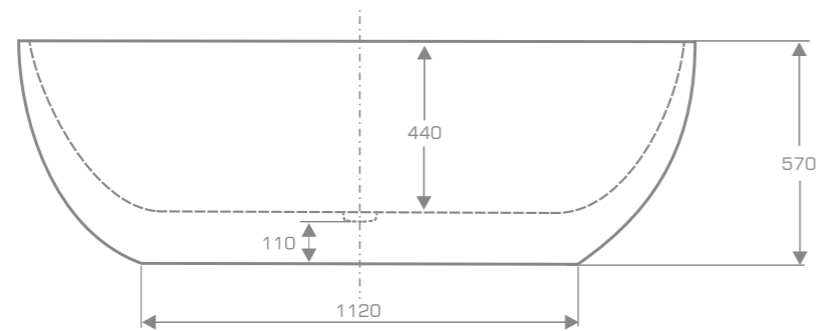

Freestanding bathtub

S P A C E

TECHNICAL INFORMATION

Dimension: 179,5x79,5x63 cm

Material: QualTec composite

Color: Ravon / NCS / RAL color palette

Capacity: 230 liters

Weight: 60kg

Weight with packaging: 80kg

STANDARD EQUIPMENT

- click-clack drain plug,
- siphon,
- steel frame with adjustable feet.