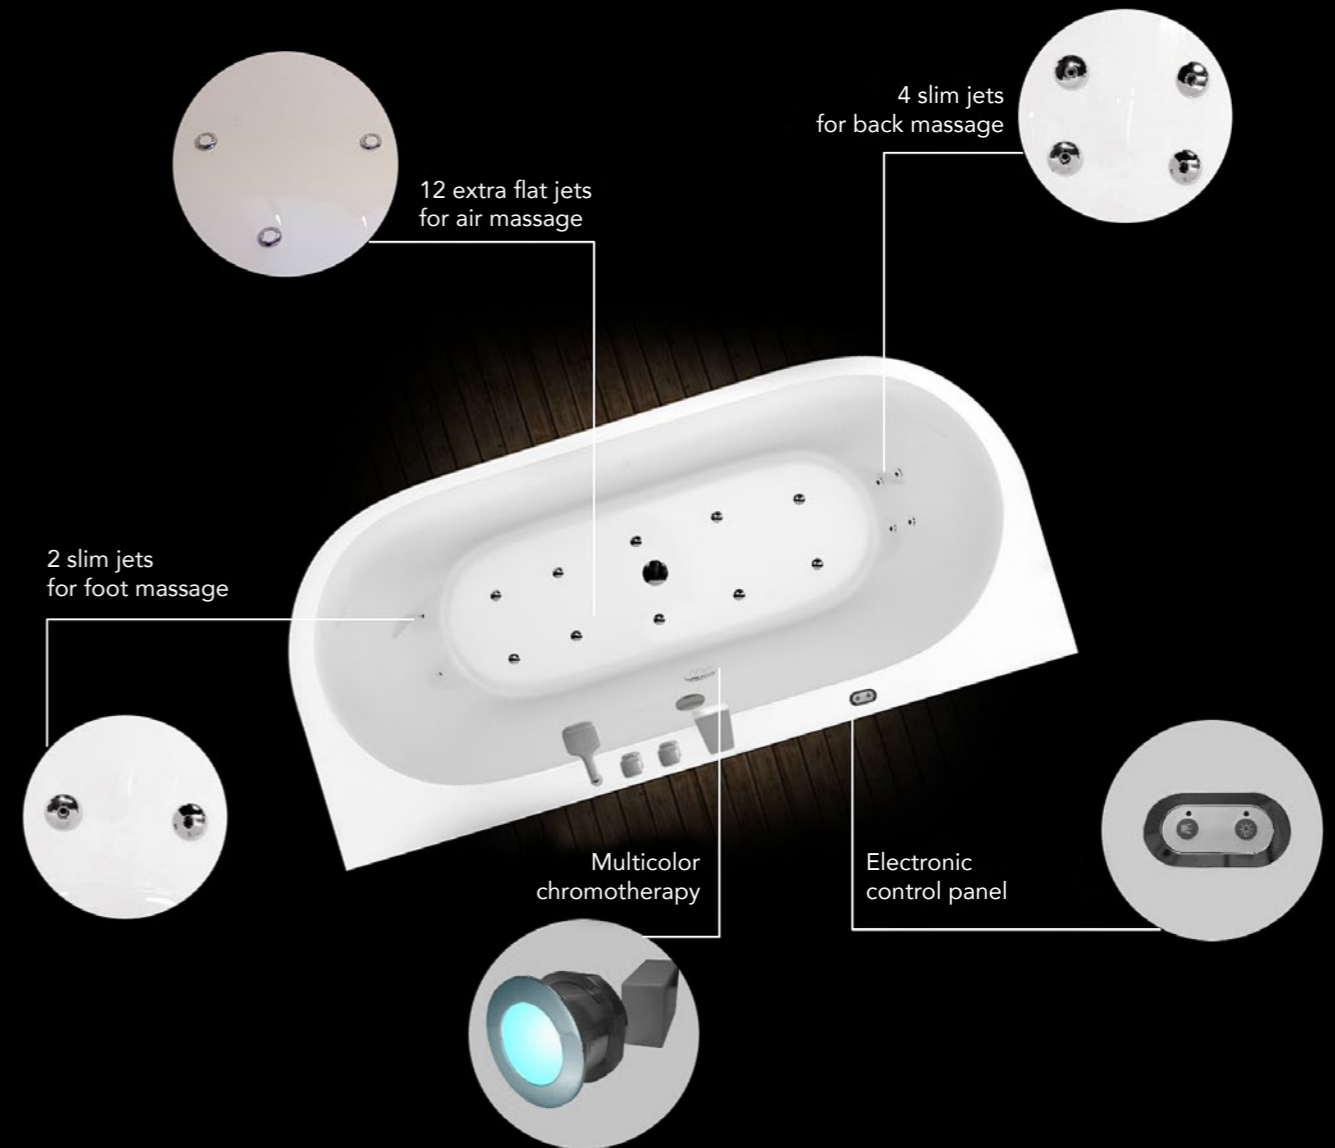

Ravon Air Plus System