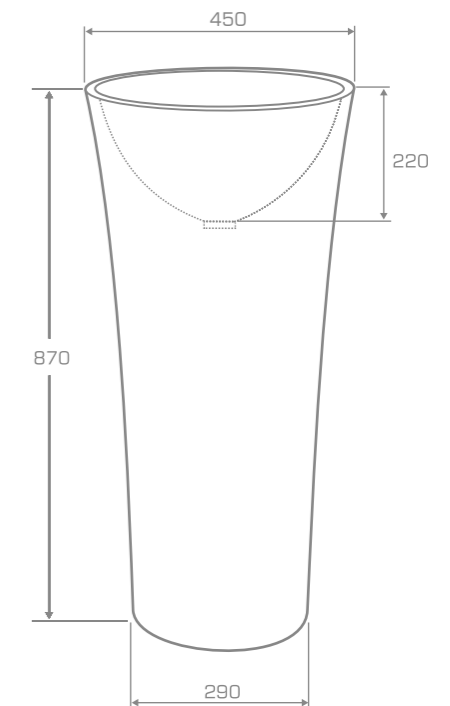

OPTIONAL EQUIPMENT

- color click-clack waste,
- Available in Limited finish.