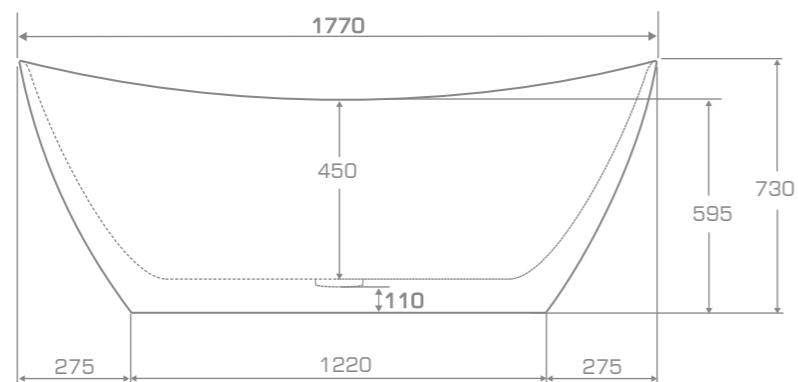

Freestanding bathtub

TULIPANO

TECHNICAL INFORMATION

Dimension: 177x82x73 cm

Material: QualTec composite

Color: Ravon / NCS / RAL color palette

Capacity: 230 liters

Weight: 63kg

Weight with packaging: 83kg

STANDARD EQUIPMENT

- click-clack drain plug,
- siphon,
- steel frame with adjustable feet.