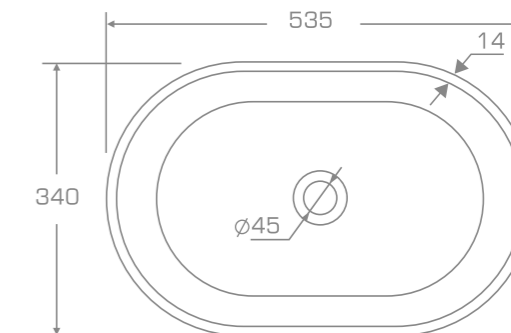

### TECHNICAL INFORMATION

Dimension: 53,5x53,5x11,5 cm

Material: Marmonit (glossy),  
PureStone (mat),  
PuroMetal (glossy/antic/brush).

Color: Ravon / NCS / RAL color palette

Weight: 7kg

Weight with packaging: 10kg