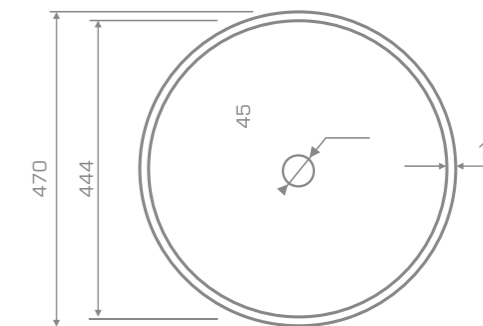

OPTIONAL EQUIPMENT

- color click-clack waste,
- Available in Limited finish.