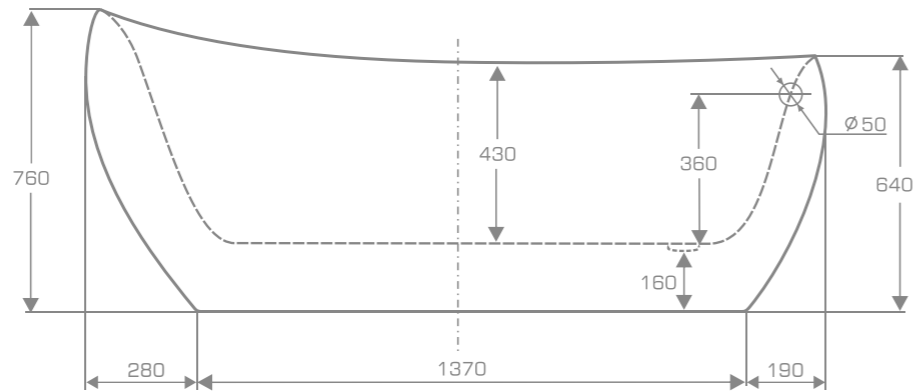

Freestanding bathtub

A M B I E N T E

TECHNICAL INFORMATION

Dimension: 184x81x76 cm

Material: QualTec composite

Color: Ravon / NCS / RAL color palette

Capacity: 240 liters

Weight: 65kg

Weight with packaging: 85kg

STANDARD EQUIPMENT

- drain and overflow system,
- click-clack or automatic drain plug,
- siphon,
- steel frame with adjustable feet.