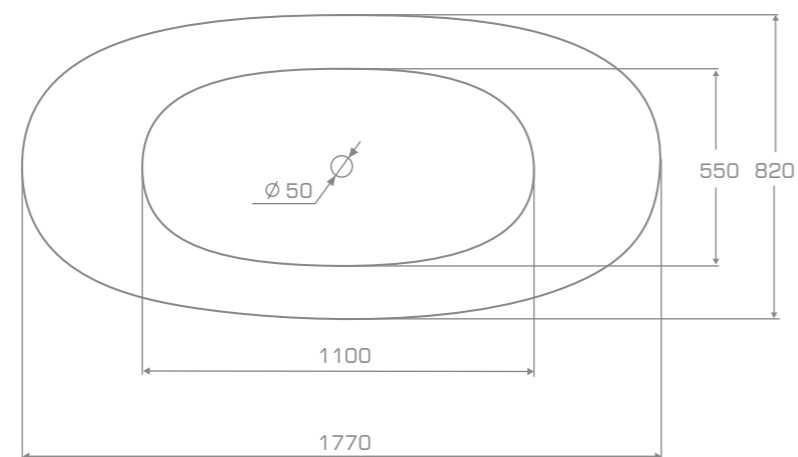

Freestanding bathtub

TULIPANO

TECHNICAL INFORMATION

Dimension: 177x82x73 cm

Material: QualTec composite

Color: Ravon / NCS / RAL color palette

Capacity: 230 liters

Weight: 63kg

Weight with packaging: 83kg

STANDARD EQUIPMENT

- click-clack drain plug,
- siphon,
- steel frame with adjustable feet.