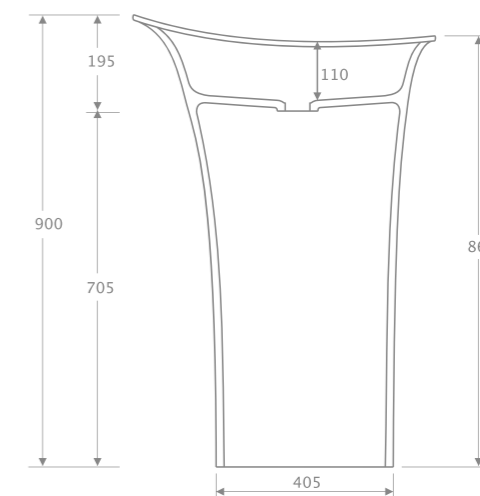

Freestanding washbasin

EUPHORIA

Euphoria freestanding washbasin is an eye-catcher with its original shape and it makes a perfect match with the Euphoria freestanding bathtub. When designing the Euphoria collection we were inspired by nature and the shape of calla flowers, which subtle and asymmetrical lines create an elegant and charming look. The washbasin is available in many colors, both in matte and glossy finish. The product is suitable for installation with floor or wall-mounted concealed fittings.

Euphoria collection has been nominated for the prestigious „Good Design 2020“ competition.

material
Marmonit / PureStone / PuroMetal

Freestanding washbasin

EUPHORIA

TECHNICAL INFORMATION

Dimension: 58,6x37x90 cm

Material: Marmonit (glossy),
PureStone (mat),
PuroMetal (glossy/antic/brush).

Color: Ravon / NCS / RAL color palette

Weight: 30kg

Weight with packaging: 50kg

OPTIONAL EQUIPMENT

- color click-clack waste,
- Available in Limited finish.

produkt rekomendowany
do konkursu

2020