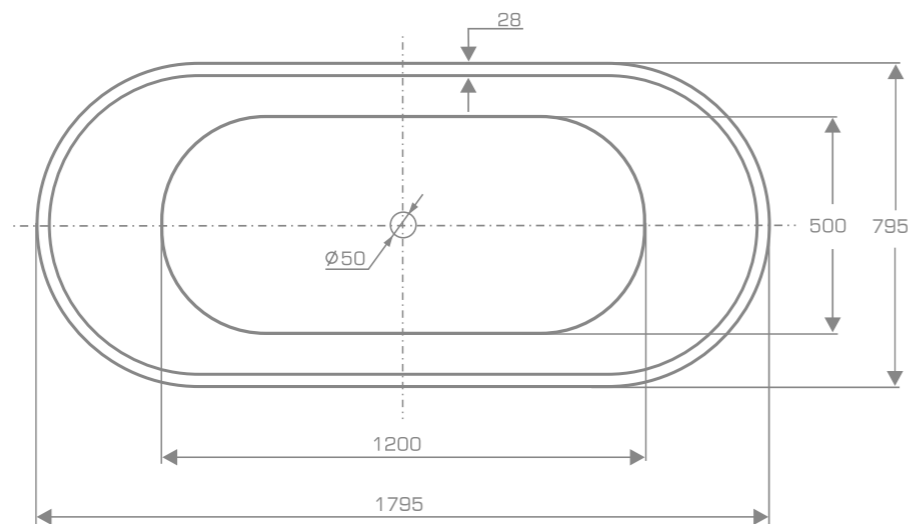

Freestanding bathtub

M O D E R N

TECHNICAL INFORMATION

Dimension: 179,5x79,5x63 cm

Material: QualTec composite

Color: Ravon / NCS / RAL color palette

Capacity: 230 liters

Weight: 65kg

Weight with packaging: 85kg

STANDARD EQUIPMENT

- click-clack drain plug,
- siphon,
- steel frame with adjustable feet.