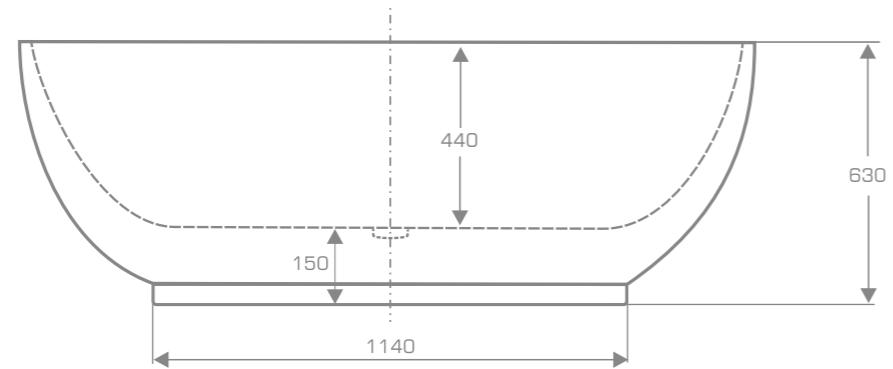

Freestanding bathtub

M O D E R N

TECHNICAL INFORMATION

Dimension: 179,5x79,5x63 cm

Material: QualTec composite

Color: Ravon / NCS / RAL color palette

Capacity: 230 liters

Weight: 65kg

Weight with packaging: 85kg

STANDARD EQUIPMENT

- click-clack drain plug,
- siphon,
- steel frame with adjustable feet.