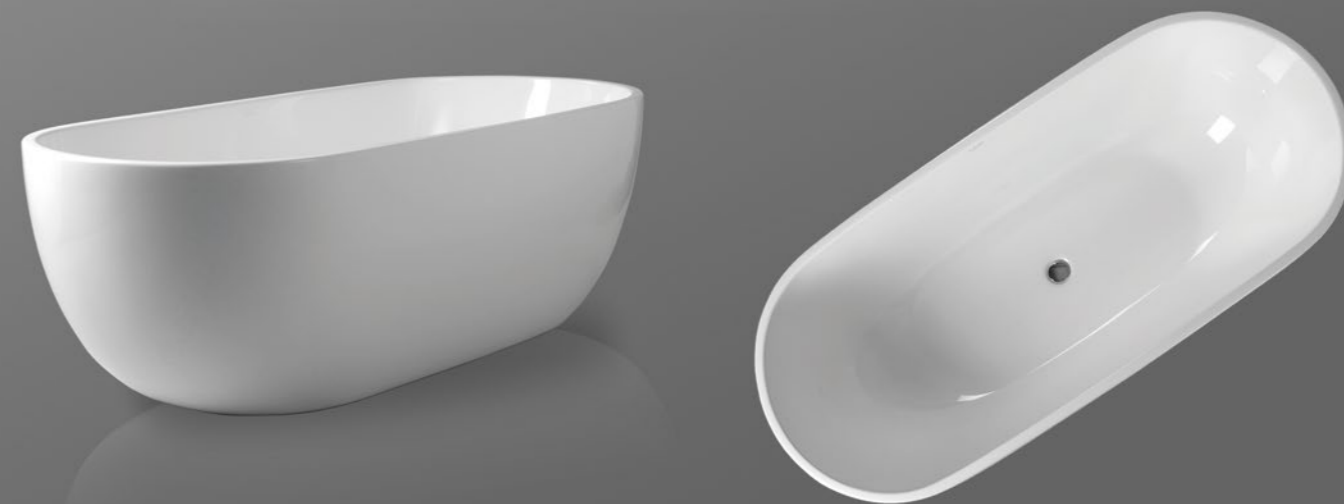

RAVON™
manufatura