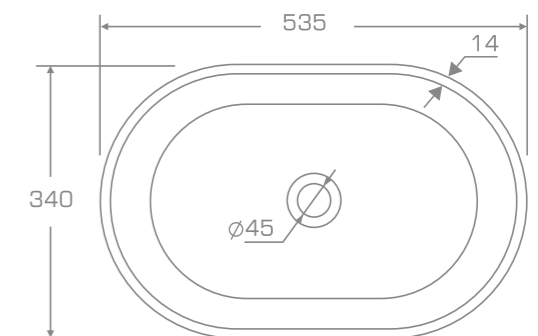

OPTIONAL EQUIPMENT

- color click-clack waste,
- Available in Limited finish.