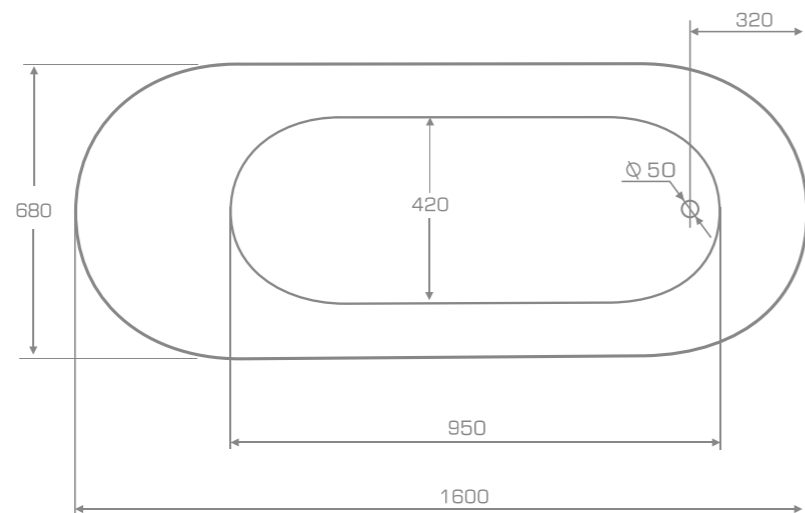

Freestanding bathtub **WISTERIA 160**

TECHNICAL INFORMATION

Dimension: 160x68x67 cm

Material: QualTec composite

Color: Ravon / NCS / RAL color palette

Capacity: 180 liters

Weight: 53kg

Weight with packaging: 73kg

STANDARD EQUIPMENT

- drain and overflow system,
- click-clack or automatic drain plug,
- siphon,
- steel frame with adjustable feet.