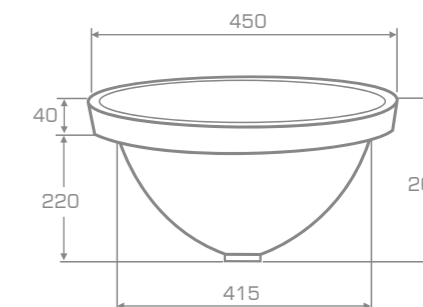

OPTIONAL EQUIPMENT

- color click-clack waste,
- Available in Limited finish.