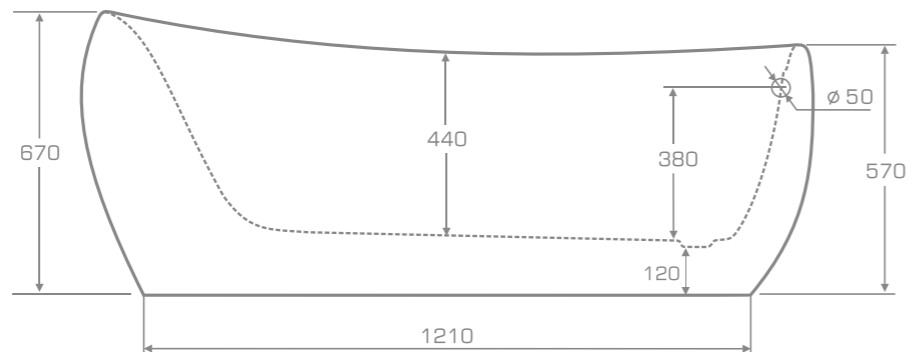

Freestanding bathtub **WISTERIA 160**

TECHNICAL INFORMATION

Dimension: 160x68x67 cm

Material: QualTec composite

Color: Ravon / NCS / RAL color palette

Capacity: 180 liters

Weight: 53kg

Weight with packaging: 73kg

STANDARD EQUIPMENT

- drain and overflow system,
- click-clack or automatic drain plug,
- siphon,
- steel frame with adjustable feet.