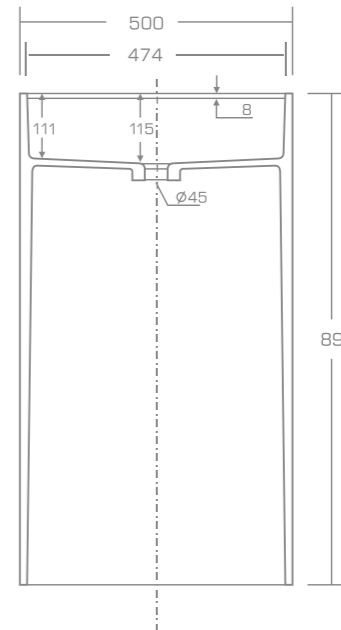

Freestanding washbasin

GLADIO

Gladio freestanding washbasin by Ravon is a combination of functionality and simple design. The practical shelf we can be used to mount a faucet or place cosmetics at the same time. This model is also available without holes for fittings. Following modern trends, Ravon Manufactory has created yet another product that meets formal requirements of utility and contemporary aesthetics, that place emphasis on comfort of use, timelessness, and uniqueness of functional objects. The product is designed to be installed with deck mounted or concealed wall-mounted faucets.

material
Marmonit/PuroMetal