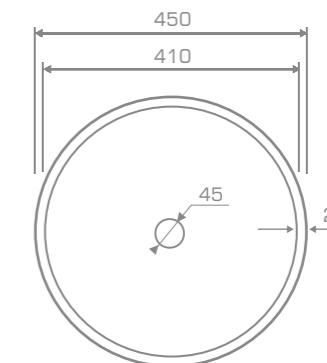

OPTIONAL EQUIPMENT

- color click-clack waste,
- Available in Limited finish.