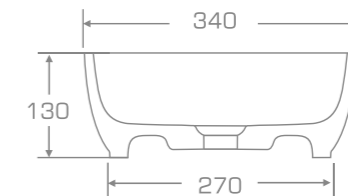

#### TECHNICAL INFORMATION

**Dimension:** 53,5x53,5x13 cm

**Material:** Marmonit (glossy),  
PureStone (mat),  
PuroMetal (glossy/antic/brush).

**Color:** Ravon / NCS / RAL color palette

**Weight:** 7kg

**Weight with packaging:** 10kg