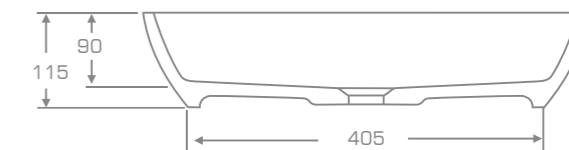

### TECHNICAL INFORMATION

Dimension: 53,5x53,5x11,5 cm

Material: Marmonit (glossy),  
PureStone (mat),  
PuroMetal (glossy/antic/brush).

Color: Ravon / NCS / RAL color palette

Weight: 7kg

Weight with packaging: 10kg