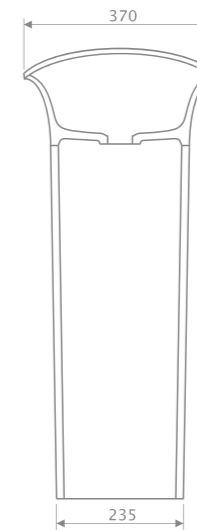

Freestanding washbasin

EUPHORIA

Euphoria freestanding washbasin is an eye-catcher with its original shape and it makes a perfect match with the Euphoria freestanding bathtub. When designing the Euphoria collection we were inspired by nature and the shape of calla flowers, which subtle and asymmetrical lines create an elegant and charming look. The washbasin is available in many colors, both in matte and glossy finish. The product is suitable for installation with floor or wall-mounted concealed fittings.

Euphoria collection has been nominated for the prestigious „Good Design 2020“ competition.

material
Marmonit / PureStone / PuroMetal

Freestanding washbasin

EUPHORIA

TECHNICAL INFORMATION

Dimension: 58,6x37x90 cm

Material: Marmonit (glossy),
PureStone (mat),
PuroMetal (glossy/antic/brush).

Color: Ravon / NCS / RAL color palette

Weight: 30kg

Weight with packaging: 50kg

OPTIONAL EQUIPMENT

- color click-clack waste,
- Available in Limited finish.

produkt rekomendowany
do konkursu

2020