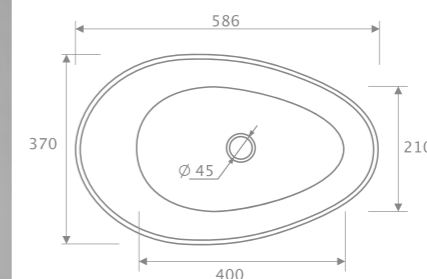

Freestanding washbasin

EUPHORIA

Euphoria freestanding washbasin is an eye-catcher with its original shape and it makes a perfect match with the Euphoria freestanding bathtub. When designing the Euphoria collection we were inspired by nature and the shape of calla flowers, which subtle and asymmetrical lines create an elegant and charming look. The washbasin is available in many colors, both in matte and glossy finish. The product is suitable for installation with floor or wall-mounted concealed fittings.

Euphoria collection has been nominated for the prestigious „Good Design 2020“ competition.

material
Marmonit / PureStone / PuroMetal

Freestanding washbasin

EUPHORIA

TECHNICAL INFORMATION

Dimension: 58,6x37x90 cm

Material: Marmonit (glossy),
PureStone (mat),
PuroMetal (glossy/antic/brush).

Color: Ravon / NCS / RAL color palette

Weight: 30kg

Weight with packaging: 50kg

OPTIONAL EQUIPMENT

- color click-clack waste,
- Available in Limited finish.

produkt rekomendowany
do konkursu

2020