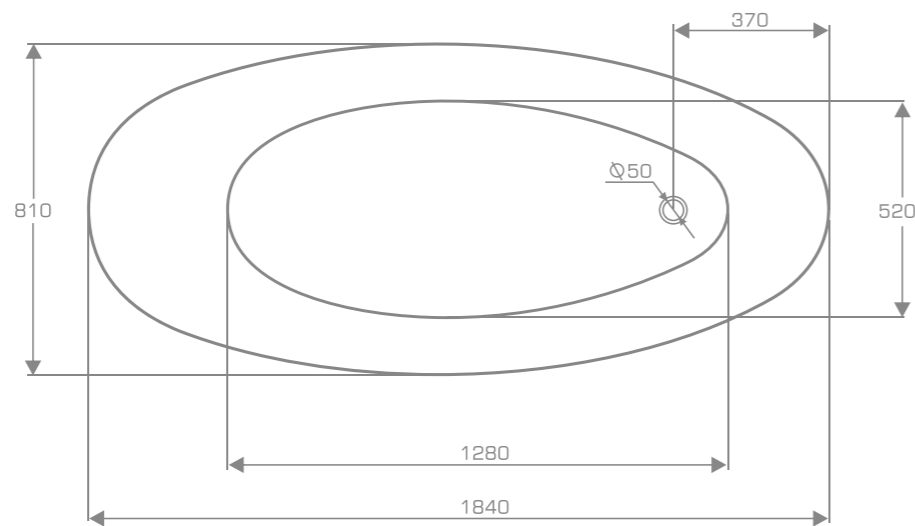

Freestanding bathtub

A M B I E N T E

TECHNICAL INFORMATION

Dimension: 184x81x76 cm

Material: QualTec composite

Color: Ravon / NCS / RAL color palette

Capacity: 240 liters

Weight: 65kg

Weight with packaging: 85kg

STANDARD EQUIPMENT

- drain and overflow system,
- click-clack or automatic drain plug,
- siphon,
- steel frame with adjustable feet.